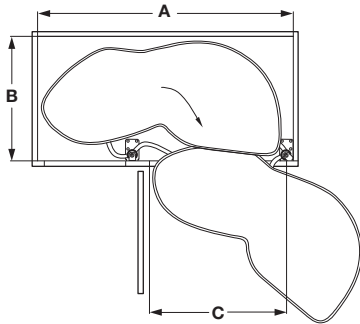

Swings Right