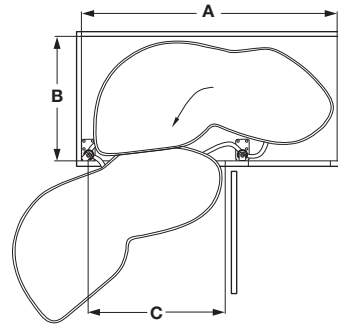

Swings Left

MAPLE
Non Slip

Corner Pull-out Shelf

- For full door applications
- Minimum inside cabinet height: 711 mm (28")
- Minimum door opening: 90°
- Material: Shelf: melamine; Color: maple
- Surround: steel; Finish: champagne

Tray	A	B	(C) Framed	(C) Frameless	swing	Item No.
15	33 1/2"	21"	15 - 16"	16 - 17"	right	541.33.445
	(851)	(533)	(381 - 406)	(406 - 432)	left	541.33.446
18	34 1/2"	21"	18 - 19"	19 - 20"	right	541.33.450
	(876)	(533)	(457 - 483)	(483 - 508)	left	541.33.451
21	39 1/2"	21"	21 - 22"	22 - 23"	right	541.33.460
	(1003)	(533)	(533 - 559)	(559 - 584)	left	541.33.461

Packing: 1 set (includes 2 trays and 2 posts)

Corner Pull-out Shelf

- For door/drawer applications
- Minimum inside cabinet height: 545 mm (21 1/2")

Tray	A	B	(C) Framed	(C) Frameless	swing	Item No.
15	33 1/2"	21"	15 - 16"	16 - 17"	right	541.33.870
	(851)	(533)	(381 - 406)	(406 - 432)	left	541.33.871
18	34 1/2"	21"	18 - 19"	19 - 20"	right	541.33.872
	(876)	(533)	(457 - 483)	(483 - 508)	left	541.33.873
21	39 1/2"	21"	21 - 22"	22 - 23"	right	541.33.874
	(1003)	(533)	(533 - 559)	(559 - 584)	left	541.33.875

Packing: 1 set (includes 2 trays and 2 posts)