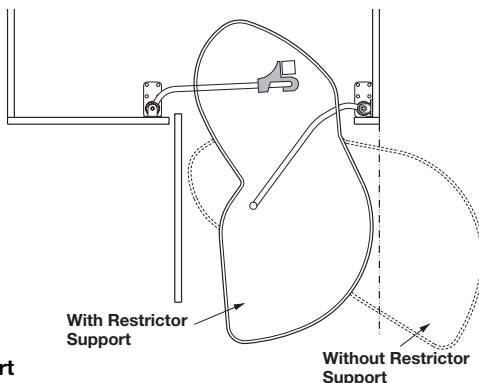

LeMans Restrictor Support

Material: plastic

Finish	Item No.
champagne	541.33.905

*Packing: 16 sets

Lid Rack, for Arena shelf

- For use with 18" and 21" trays only
- 450 x 150 x 40 (17 3/4 x 5 15/16" x 1 9/16")
- Material: steel

Finish	Item No.
champagne	541.46.840

*Packing: 30 pcs.